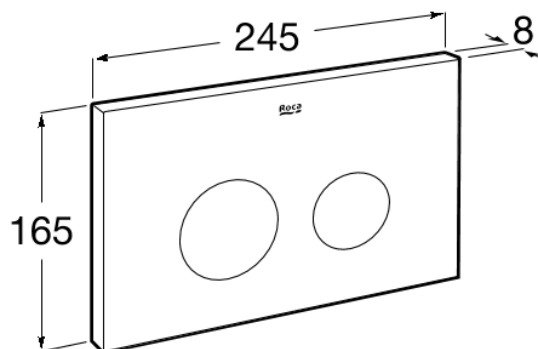

**IN-WALL**

**Operating plate AC2**

**TECHNICAL DRAWINGS**

**FEATURES**

Number of buttons: 2

BOUGHT TOGETHER FREQUENTLY

Installation system for floorstanding WC. With compact cistern and dual flush mechanism 6/3, 4.5/3 and 4/2 litres and installation accessories. Minimum depth: 80 mm. (Preset to 4,5/3L)

Installation system for floorstanding WC. With compact cistern and dual flush mechanism 6/3, 4.5/3 and 4/2 litres and installation accessories. Minimum depth: 80 mm. (Preset to 6/3L)

Installation system for wall-hung WC. With compact cistern and dual flush mechanism 6/3, 4.5/3 and 4/2 litres and installation accessories. Minimum depth with horizontal outlet: 80 mm  
Minimum depth with

Installation system for wall-hung wc, brick wall  
890060120

Installation system for wall-hung WC. With compact cistern and dual flush mechanism 6/3, 4.5/3 and 4/2 litres and installation accessories. Minimum depth with horizontal outlet: 80 mm  
Minimum depth with